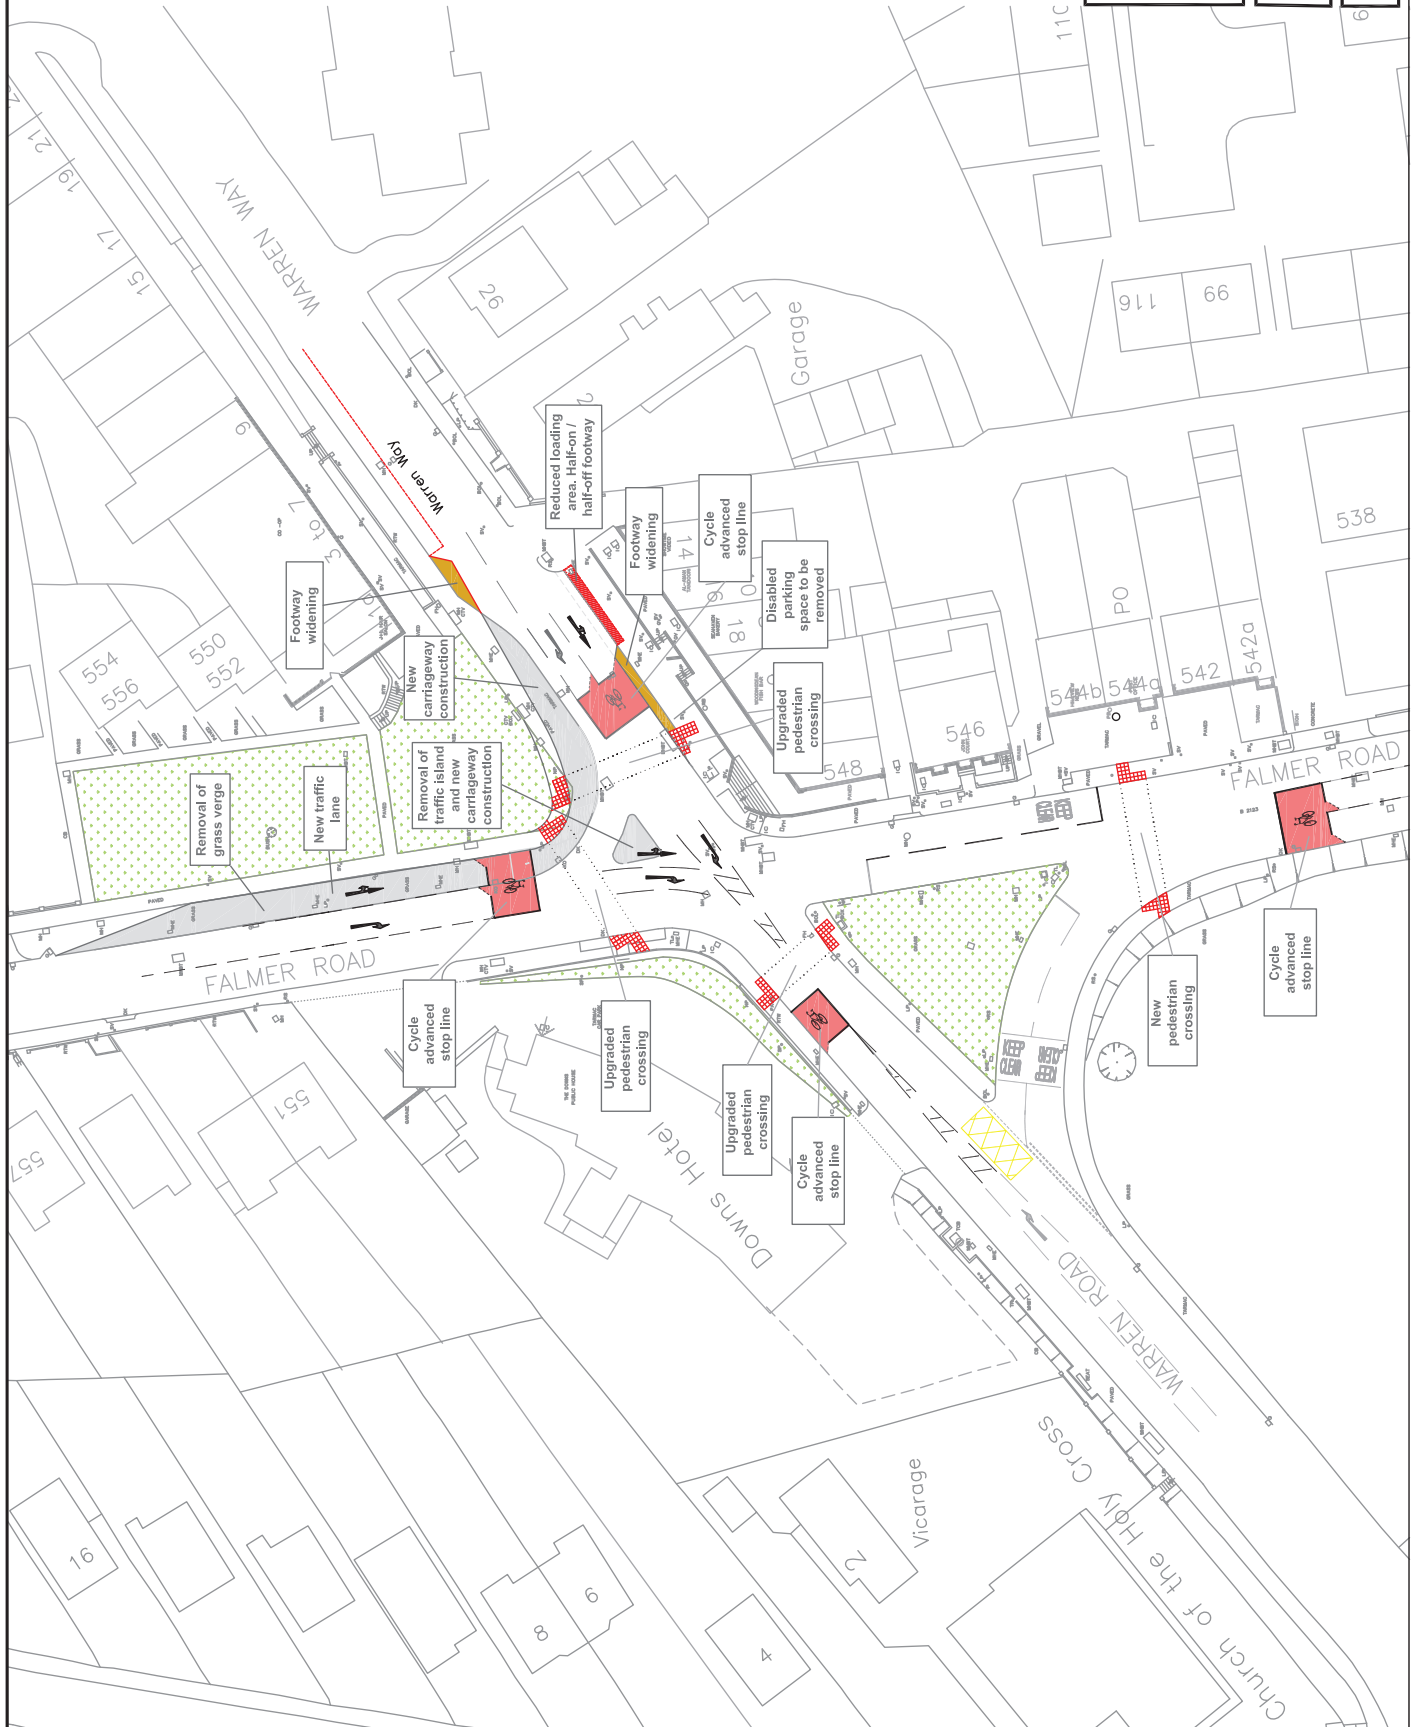

Reproduced from the Ordnance Survey mapping with the permission of the Controller of H.M. Stationary Office.
 © Crown copyright. Unauthorised reproduction infringes Crown copyright and may lead to prosecution or Civil Proceedings.
 Brighton & Hove City Council, Licence: 100020999, 2008.

Brighton & Hove City Council

Project Name	FALMER ROAD / WARREN ROAD WOODINGDEAN	
Drawing No	NNSTS025	Scale
Rev		Not to Scale